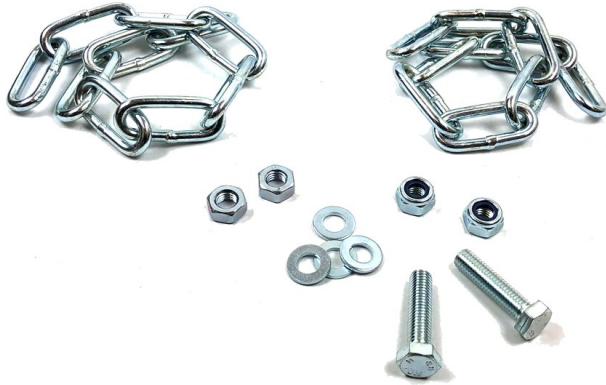

KING GONG Chain Kit

Product codes:

Reference: KG-CHAINKIT

EAN13: -

UPC: -

Product features:

Product short description:

Set of accessories for the suspension of a gong, the ideal companion of our new suspension solution KING GONG Chain Plate

Includes:

- 2 X screws M10
- 2 X nuts M10
- 2 X brake nuts
- 4 X washers
- 2 X chains

Product description:

Product gallery: