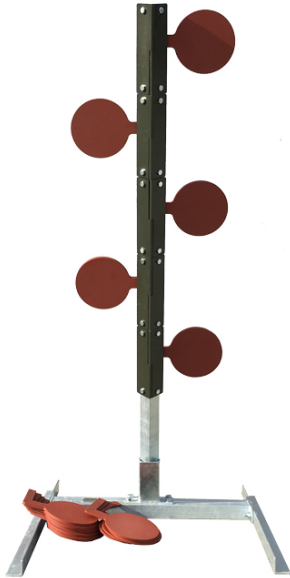

KING GONG Shooting tree StressTree 5 ELITE

Product codes:

Reference: KG-SS5ELITE

EAN13: -

UPC: -

Product features:

Product short description:

Dueling tree of 5 dynamic shooting impact rotation targets, target diameter 150mm, comes with complete gantry with reinforced bushings, tree shielding Hardox 600 8mm

Includes:

- 5 Targets Hardox 600 12mm for 7.62mm NATO
- 5 Targets Hardox 600 8mm for 9mm / 5.56mm NATO

Hot-dip galvanizing of the substrate, finishing with anti-rust primer, laser marking of references

Product description: