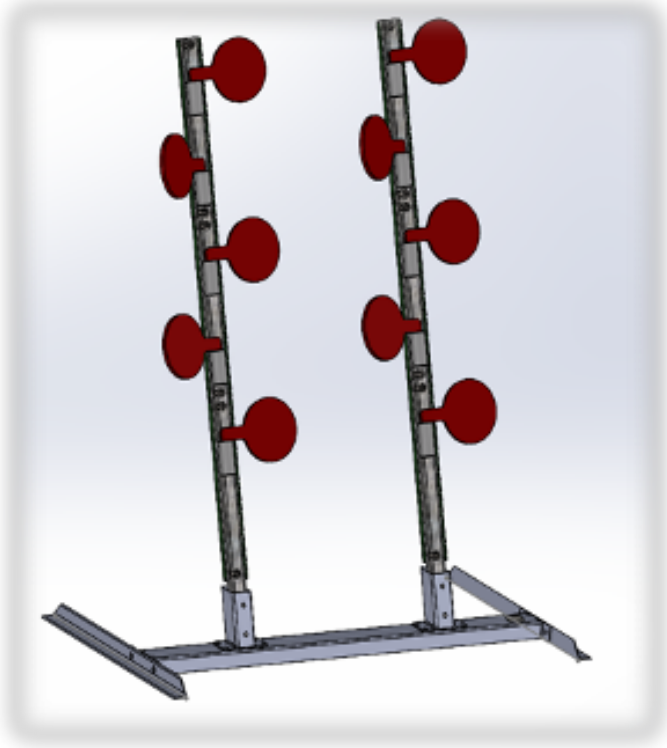

KING GONG Stress Tree 5 DUO Elite

Product codes:

Reference: KG-SS5DUOELITE

EAN13: -

UPC: -

Product features:

Product short description:

Double armored dueling tree type shooting shaft of 2 times 5 dynamic shooting targets rotation on impact, targets diameter 150mm, delivered with complete gantry with reinforced sockets, Hardox 600 8mm mast armor

Included :

10 Hardox 600 12mm targets for 7.62mm NATO

10 Hardox 600 8mm targets for 9mm/5.56mm NATO

Hot-dip galvanizing of the support, khaki epoxy-finish shielding, anti-rust primer finishing of the targets, laser marking of target usage calibers.