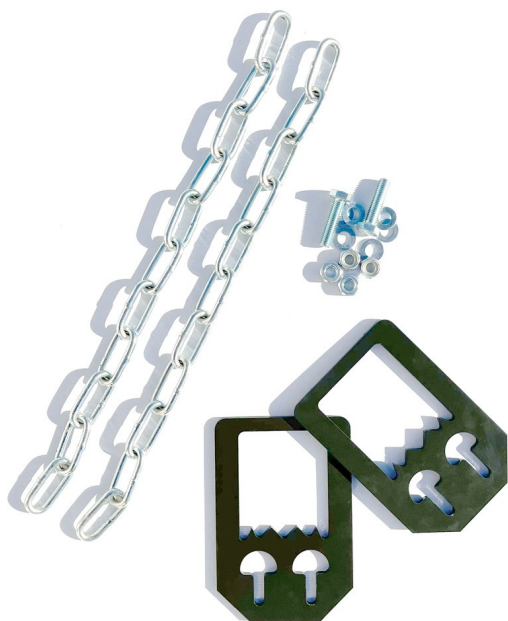

# KING GONG Mounting Set

**Product codes:**

Reference: KG-CGMS

EAN13: -

UPC: -

**Product features:**

**Product short description:**

**Product description:**

**Product gallery:**